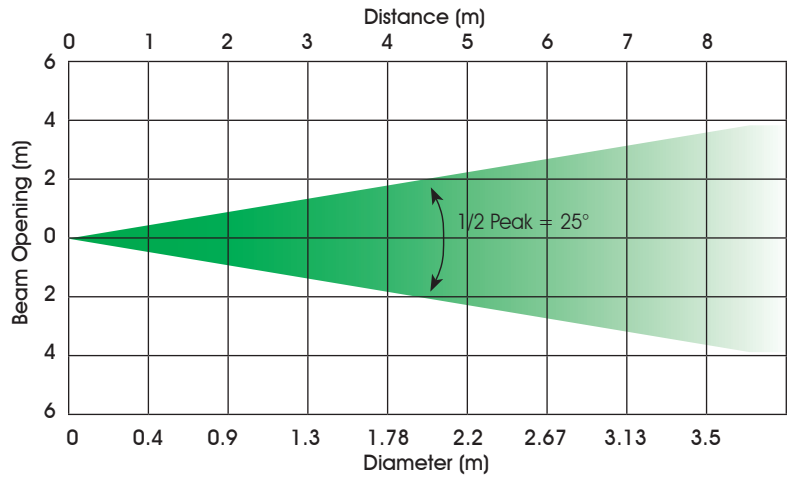

AURORA 12T™

Tri-Colour Outdoor Spot

Specification Sheet

Photometric Data Analysis

Model Number	J82737
Light Source	36w Total Power (12 x 3w Tri-Colour LEDs)
Control	3, 5 or 8 channel DMX 512 control channels, LED Display, Master/Slave, Auto run, Enhanced 8 channel DMX control.
Control Connections	3 Pin Female XLR Trailing socket 3 Pin Male XLR Trailing socket
Run Modes	Programmable static colour, colour mixing and colour fading functions.
Ingress Protection	IP65
Effects	Fade, Flash, Static Colour, Strobe
Mounting	Double yoke for use as a floor mount or hanging bracket.
Construction	Die cast steel
Power Requirement	240V AC 50/60Hz
Power Consumption	60w
Dimensions W x D x H	184mm x 184mm x 170mm
Weight	3.5kg

	1	2	3	4	5	6	7	8
Red	1006	336	162	92	60	42	32	23
Green	1644	558	260	154	98	69	52	41
Blue	470	150	72	41	27	19	14	9
RGB	3327	928	438	256	167	120	89	74

Illuminance Distribution

	0	50	100	150	200
Red	162	75	15	5	2
Green	278	163	45	14	7
Blue	76	43	11	4	2
RGB	490	257	71	21	11