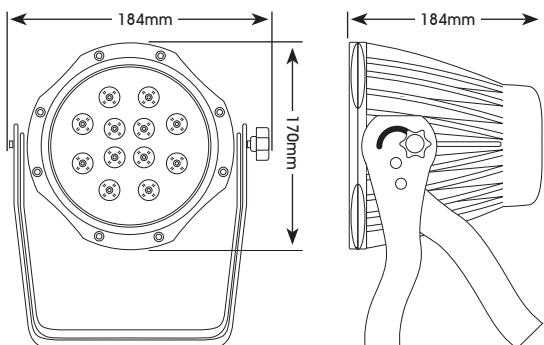

Dimensions

www.LANTALIGHTING.com

© Lanta Lighting™ 2006 - 2011. E&OE. Reproduction Prohibited.