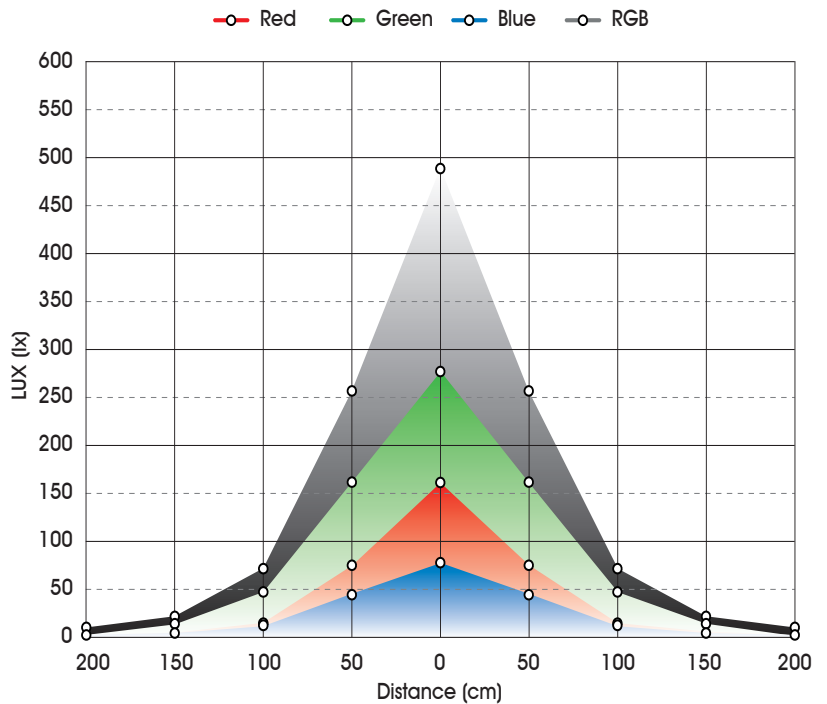

AURORA 12T™

Tri-Colour Outdoor Spot

Specification Sheet

Photometric Data Analysis

Model Number	J82737
Light Source	36w Total Power (12 x 3w Tri-Colour LEDs)
Control	3, 5 or 8 channel DMX 512 control channels, LED Display, Master/Slave, Auto run, Enhanced 8 channel DMX control.
Control Connections	3 Pin Female XLR Trailing socket 3 Pin Male XLR Trailing socket
Run Modes	Programmable static colour, colour mixing and colour fading functions.
Ingress Protection	IP65
Effects	Fade, Flash, Static Colour, Strobe
Mounting	Double yoke for use as a floor mount or hanging bracket.
Construction	Die cast steel
Power Requirement	240V AC 50/60Hz
Power Consumption	60w
Dimensions W x D x H	184mm x 184mm x 170mm
Weight	3.5kg

	1	2	3	4	5	6	7	8
Red	1006	336	162	92	60	42	32	23
Green	1644	558	260	154	98	69	52	41
Blue	470	150	72	41	27	19	14	9
RGB	3327	928	438	256	167	120	89	74

Illuminance Distribution

	0	50	100	150	200
Red	162	75	15	5	2
Green	278	163	45	14	7
Blue	76	43	11	4	2
RGB	490	257	71	21	11